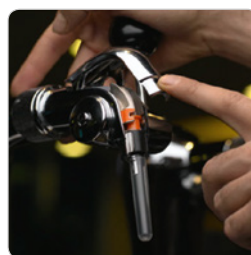

1 OR 2 TAP COST EFFECTIVE FLEXIBLE DISPENSE. NO LINE CLEANING.

TECHNICAL INFORMATION

Taps	1	2 (Mixed brands if required)
Brands available	Heineken® or Birra Moretti®	Heineken® and /or Birra Moretti®
BREWLOCK Keg size (height x diameter and weight)	20L 600 x 242mm, 22Kg (full)	20L 600 x 242mm, 22Kg (full)
**BREWLOCK is a revolutionary new beer keg which is lighter, so easier to handle, simple to keg change and uses a quiet air compressor instead of bottled gas, reducing your costs and removing the need for gas regulations. See link at bottom of P2 for more details.		
Keg storage capacity	2 x 20L	4 x 20L
Keg cooling time (from ambient)	12 to 16 hours from ambient of 18°C	12 to 16 hours from ambient of 18°C
Dispense temperature in glass	3°C	3°C
Total servings from all kegs	Heineken® 70 pints, 104 Schooners Birra Moretti® 70 pints, 140 half pints	Heineken® 140 pints, 208 Schooners Birra Moretti® 140 pints, 280 half pints
Dispense gas (retailer supplied)	Air compressor - gas bottles not required to pour	
Disposable beer tube, no line cleaning	Yes	Yes
Line clean waste	Zero	Zero
Size (H x W x D) excluding tap	785 x 599 x 547mm	836 x 858 x 597mm*
Cellar cooling	Not required	Not required
Power socket requirement	Up to 1.5m from cooler (fixed socket)	Up to 1.5m from cooler (fixed socket)
Warranty (normal wear and tear)	5 years	5 years

* Width 858mm excl. distance rail. Distance rail adds 15mm to 873mm. Depth 597mm excl. door handle. Door handle adds 23mm to 620mm.

** Click on logo at bottom of P2 to find out more about Brewlock

FEATURES

- Patented disposable beer tube
- Cooler, kegs, beer tube and tap all in one
- 70 or 140 pints a day capacity
- 24 hours to chill kegs
- NOT a temporary bar
- Mobile or fixed into bar versions

BENEFITS